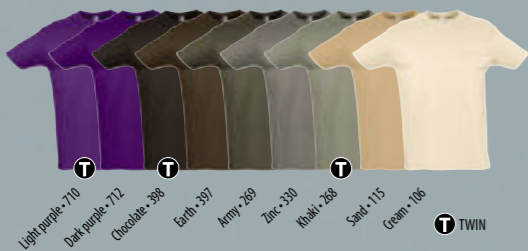

TOP

SOL'S IMPERIAL 11500

MIESTEN O-AUKKOINEN T-PAITA

NAISTEN MALLI: IMPERIAL WOMEN-11502

LASTEN MALLI: IMPERIAL KIDS - 11770/ sivu 120

LAATU: 190 PAKSU PUUVILLA

100 % puuvilla

vahvistettu niskasauma

joustinneulos kaulus

TYYL: KLASSINEN

suora malli

KOOT

	XS*	S	M	L	XL	XXL	3XL**	4XL**	5XL**
A/B	62/49	69/50	72/53	74/56	76/58	78/62	80/64	84/68	88/72

PAKKAUSTIEDOT

Paino/pakkaus: 23,2 kg
Koko/pakkaus: 59 x 35 x 34 cm

36 VÄRIÄ