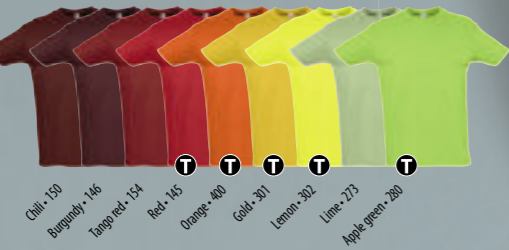

TOP

SOL'S IMPERIAL 11500

MIESTEN O-AUKKOINEN T-PAITA

NAISTEN MALLI: IMPERIAL WOMEN-11502

LASTEN MALLI: IMPERIAL KIDS - 11770/ sivu 120

LAATU: 190 PAKSU PUUVILLA

100 % puuvilla

vahvistettu niskasauma

joustinneulos kaulus

TYYL: KLASSINEN

suora malli

KOOT

	XS*	S	M	L	XL	XXL	3XL**	4XL**	5XL**
A/B	62/49	69/50	72/53	74/56	76/58	78/62	80/64	84/68	88/72

PAKKAUSTIEDOT

Paino/pakkaus: 23,2 kg
Koko/pakkaus: 59 x 35 x 34 cm

36 VÄRIÄ