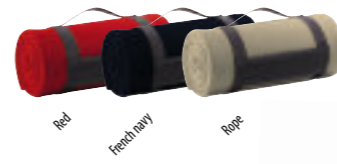

SOL'S PLAID 88105

FLEECEPEITTO
LAATU: 100% polyesteri
220 g/m²

PAKKAUSTIEDOT
Paino/pakkaus: 11 kg
Koko/pakkaus: 60 x 40 x 45 cm
5 20
Yksittäiset pakkaukset